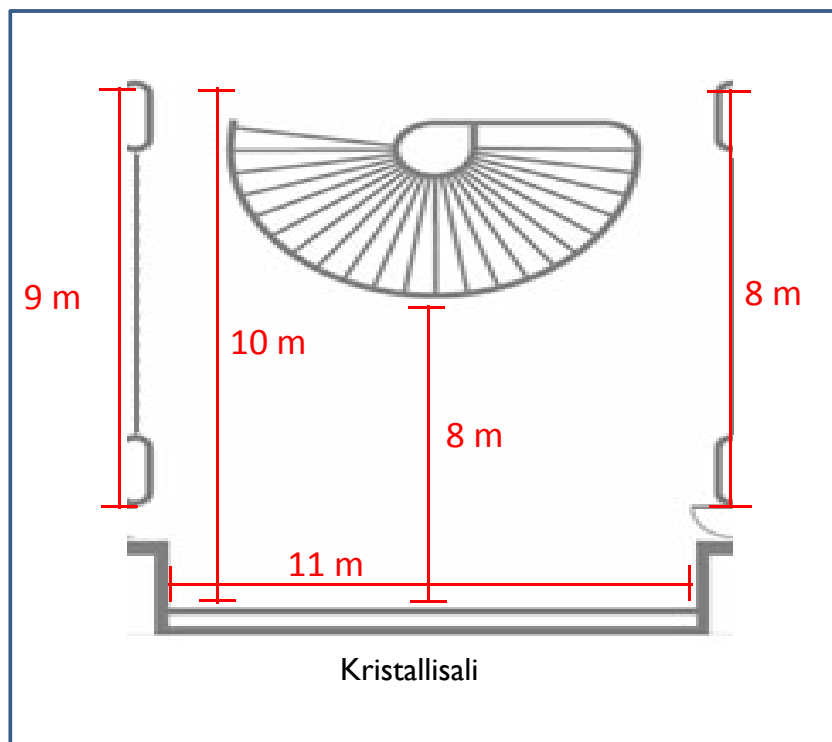

## Dimensions for Kristallisali

For more information, please contact Finnish Recovery Boiler Committee

Päivi Lampinen

Tel: +358 50 330 3067

Email: [paivi.lampinen@poyry.com](mailto:paivi.lampinen@poyry.com)