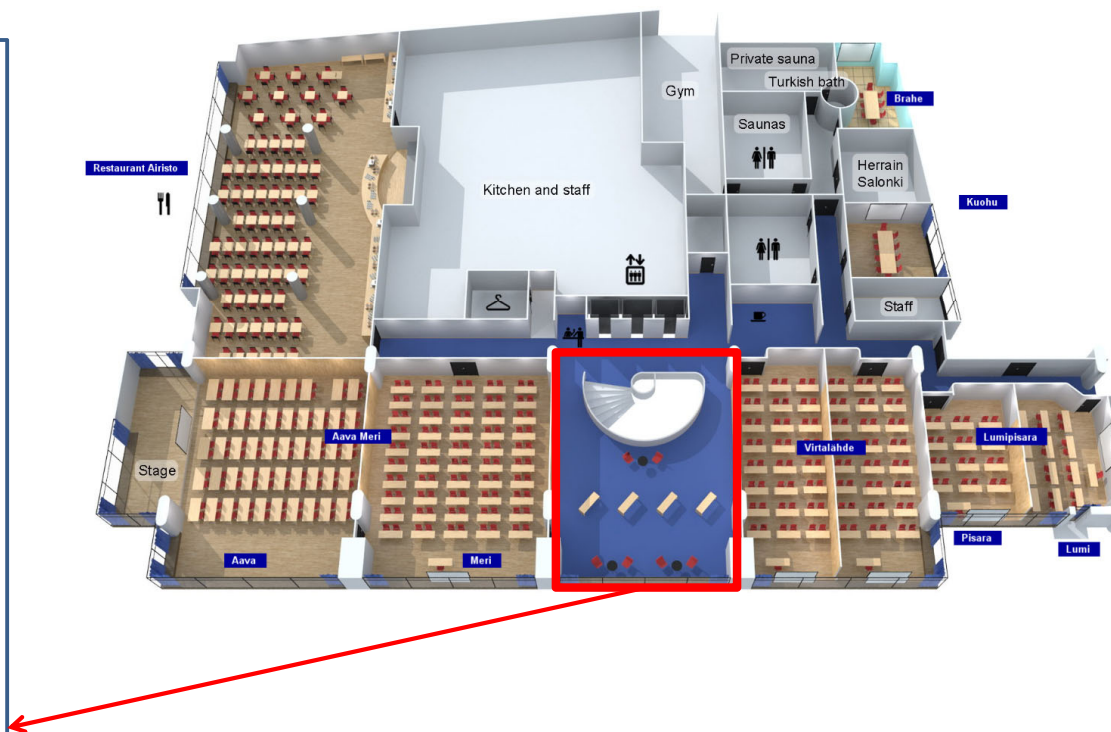

## Dimensions for Kristallisali

For more information, please contact Finnish Recovery Boiler Committee

Päivi Lampinen

Tel: +358 50 330 3067

Email: [paivi.lampinen@poyry.com](mailto:paivi.lampinen@poyry.com)